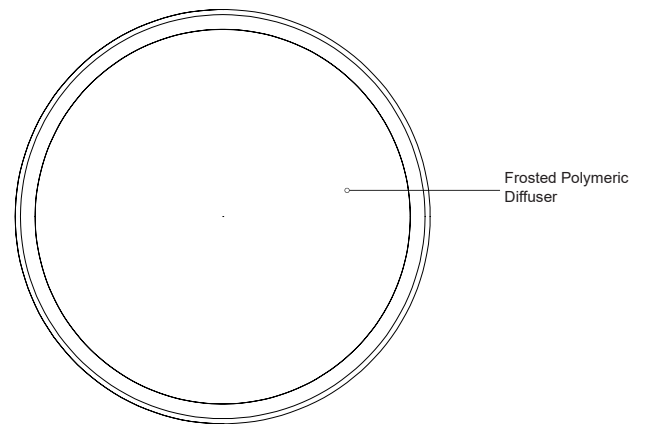

BROOK FM43313-5CCT

FLUSH MOUNT

PROJECT

DESCRIPTION

Circular steel base with polymeric body, frosted acrylic lens. Available in chrome, white or black finish.

SPECIFICATION DETAILS

Fixture Dimensions	D13-1/8" x H2-1/4"
Light Source	AC LED Module
Wattage	24W
Total Lumens	2040lm
Delivered Lumens	1260lm*
Voltage	120V
Color Temperature	Selectable CCT 2700K/3000K/3500K/4000K/5000K
CRI (Ra)	90CRI
LED Rated Life	50,000 hours
Dimming	100% - 10%, ELV Dimmer (Not Included)
Diffuser Details	Frosted acrylic diffuser
Location	Dry
Illumination Direction	Downlight
Mounting Style	All Orientation; Ceiling and Wall;
CEC Title 24 JA8	Yes, JA8-2022
Paint Finish	BK01; CH01;