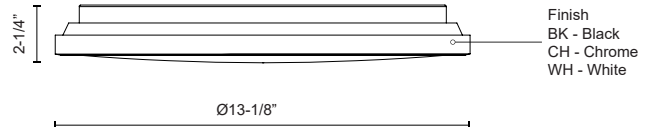

BROOK FM43313-5CCT

FLUSH MOUNT

PROJECT

DESCRIPTION

Circular steel base with polymeric body, frosted acrylic lens. Available in chrome, white or black finish.

SPECIFICATION DETAILS

Fixture Dimensions	D13-1/8" x H2-1/4"
Light Source	AC LED Module
Wattage	24W
Total Lumens	2040lm
Delivered Lumens	1260lm*
Voltage	120V
Color Temperature	Selectable CCT 2700K/3000K/3500K/4000K/5000K
CRI (Ra)	90CRI
LED Rated Life	50,000 hours
Dimming	100% - 10%, ELV Dimmer (Not Included)
Diffuser Details	Frosted acrylic diffuser
Location	Dry
Illumination Direction	Downlight
Mounting Style	All Orientation; Ceiling and Wall;
CEC Title 24 JA8	Yes, JA8-2022
Paint Finish	BK01; CH01;